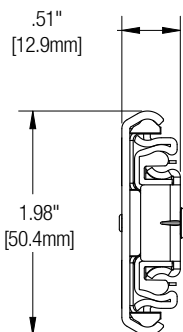

Perfil

Margen

.51" + .01" - 0"
12.9mm + .3mm - 0mm