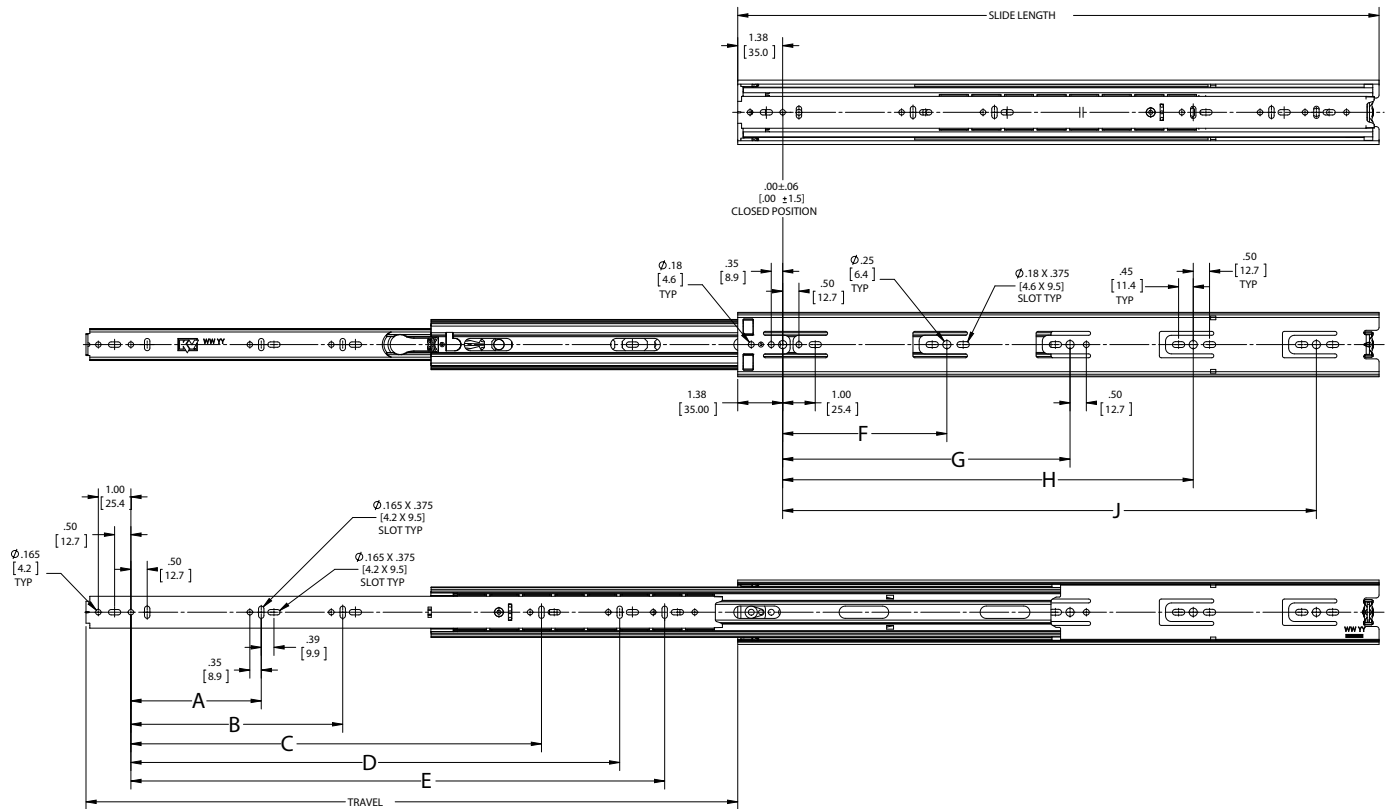

Información graficada

Número de SKU	Tamaño de la guía pulg./mm.	Longitud inch/mm	Recorrido inch/mm	A inch/mm	B inch/mm	C inch/mm	D inch/mm	E inch/mm	F inch/mm	G inch/mm	H inch/mm	J inch/mm
8600B 12	12" [300mm]	11.81" [300mm]	12" [305mm]	-	-	-	-	8.82" [224mm]	5.04" [128mm]	8.82" [224mm]	-	-
8600B 14	14" [350mm]	13.78" [350mm]	14" [356mm]	5.04" [128mm]	-	-	-	10.08" [256mm]	5.04" [128mm]	8.82" [224mm]	-	-
8600B 16	16" [400mm]	15.75" [400mm]	16" [406mm]	5.04" [128mm]	-	-	-	11.34" [288mm]	5.04" [128mm]	8.82" [224mm]	12.60" [320mm]	-
8600B 18	18" [450mm]	17.72" [450mm]	18" [457mm]	5.04" [128mm]	-	-	-	12.60" [320mm]	5.04" [128mm]	8.82" [224mm]	13.86" [352mm]	-
8600B 20	20" [500mm]	19.69" [500mm]	20" [508mm]	5.04" [128mm]	12.60" [320mm]	-	-	16.38" [416mm]	5.04" [128mm]	8.82" [224mm]	13.86" [352mm]	-
8600B 22	22" [550mm]	21.65" [550mm]	22" [559mm]	5.04" [128mm]	12.60" [320mm]	-	-	16.38" [416mm]	5.04" [128mm]	8.82" [224mm]	13.86" [352mm]	17.64" [448mm]
8600B 24	24" [600mm]	23.62" [600mm]	24" [610mm]	5.04" [128mm]	8.82" [224mm]	16.38" [416mm]	-	20.16" [512mm]	5.04" [128mm]	8.82" [224mm]	13.86" [352mm]	18.90" [480mm]
8600B 26	26" [650mm]	25.59" [650mm]	26" [660mm]	5.04" [128mm]	8.82" [224mm]	16.38" [416mm]	-	20.16" [512mm]	5.04" [128mm]	8.82" [224mm]	13.86" [352mm]	21.42" [544mm]
8600B 28	28" [700mm]	27.56" [700mm]	28" [711mm]	5.04" [128mm]	8.82" [224mm]	16.38" [416mm]	20.16" [512mm]	23.94" [608mm]	5.04" [128mm]	8.82" [224mm]	13.86" [352mm]	21.42" [544mm]

KNAPE & VOGT

2700 Oak Industrial Dr. NE
Grand Rapids, MI 49505-6026 USA
1.800.253.1561 | 616.459.3311
Fax: 877.636.3290
www.kv.com

Este y otros documentos de KV se pueden descargar en www.kv.com > Resource Library

OL2977/0817