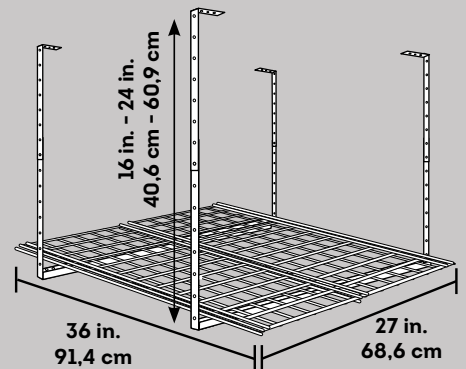

HyLoft®

STORAGE SOLUTIONS

27 in. x 36 in. Express Ceiling Storage Unit

The 27" x 36" Express Ceiling Storage Unit is designed for use in tight spaces or in-home applications including laundry room, kitchen pantry, walk-in closet or any room that needs extra storage. Ideal for storing large, bulky items or seasonal items that you want to close at hand yet out of the way from your everyday household storage. Space-saving Hyloft® Add-on Hooks can be used with this item.

Product Information & Details

- Holds up to 150 lbs. when evenly distributed
- The unit is height adjustable from 16" to 24" and fits almost any joist spacing
- Product design includes adjustability for easy installation on both flat and vaulted ceilings
- Easy one-person installation in less than 10 minutes
- Made of rigid, all steel construction for superior durability
- The scratch-resistant powder coat finish protects the product and keeps it looking great for years to come

Item	Description	Finish	Individual Carton Dimensions			Unit Pack Qty	Unit Weight (lbs.)	Pallet Dimensions			Pallet Qty	Pallet Weight (lbs.)	UPC	Retail Packaging Language
			L	W	D			L	W	D				
00526	Express Ceiling Storage Unit - 27" x 36"	White	36.75	18.75	2.56	1	21	38.78	37.6	39.37	34	827	817743005267	No Retail Package