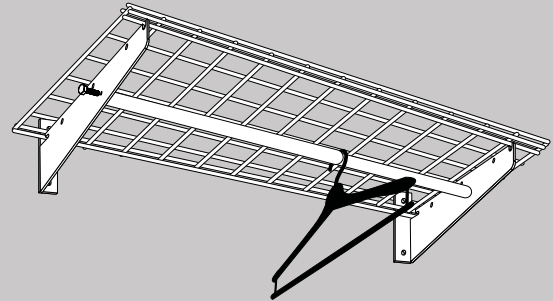

HyLoft®

STORAGE SOLUTIONS

36 in. x 18 in. Wall Storage System

The 36" x 18" Wall Storage Unit makes the most of that unused wall space in the garage, closet, basement, laundry room, shed and more. Shelves can be installed stacked or side by side on finished or unfinished walls. Low-profile brackets increase storage area and removable clothing rod builds in versatility.

Product Information & Details

- Holds up to 150 lbs.
- Easy one-person installation in about 10 minutes
- Made of rigid, all steel construction for superior durability
- The scratch-resistant power coated finish protects the product and keeps it looking great for years to come
- Unit comes with two shelves and two mounting brackets

Item	Description	Finish	Individual Carton Dimensions			Unit Pack Qty	Unit Weight (lbs.)	Pallet Dimensions			Pallet Qty	Pallet Weight (lbs.)	UPC	Retail Packaging Language
			L	W	D			L	W	D				
00777	36" x 18" Wall Storage System	White	36.75	18.75	2.56	1	24	39.69	38.54	41.57	36	909	817743007773	English