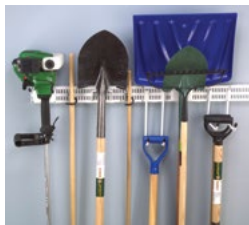

Track Storage System

Retail Sell Sheet

Store and organize just about everything, big and small. Heavy-duty and versatile, the TAP-MOUNT® wall storage system allows for horizontal storage for garage and workshop items. Twenty-three unique pegs and hooks lock into the TAP-MOUNT® track quickly and easily. Tap accessories down stay tight, tap up to move. TAP-MOUNT® is fully adjustable and will fit into any space to store all sizes of tools as well as sports equipment, garden tools, and automotive supplies. Not to mention, it is a very economical storage solution.

0151

Horizontal Tracks

- Adjust accessories horizontally at 1/2" increments
- Durable powder coat finish resists scratching
- Sizes: 24", 48", 72"

White

0150

Shelf Bracket Kits

- Includes track & selected accessories & mounting hardware
- Sizes: 24" & 60"