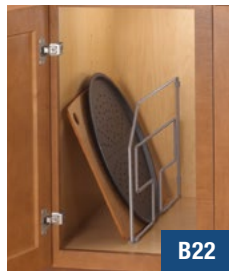

W15

W9

B22

1. **W3 / Door-mounted Spice Rack**
2. White epoxy-coated wire for long life
   - 4 Shelves
   - Installs with only 4 screws*

1. **V4 / Door-mount Storage**
2. Durable high gloss white polystyrene
   - Holds toilet paper, paper towels and plastic bags
   - Installs with only 2 screws*

1. **W14 / Paper Towel Holder**
2. Durable white polymer
   - May be attached to wall or cabinet.
   - Installs with only 2 screws*

1. **W15 / Stainless Steel Paper Towel Holder**
2. Stainless steel
   - May be attached to wall or cabinet.
   - Installs with only 2 screws*

1. **W9 / Stemware Bracket**
2. Mounts to underside of cabinet
   - Open on both ends for easy access
   - Installs with only 2 screws*

1. **B22 / Tray Divider**
2. Eco-Friendly Finish: KV® eco-Frosted Nickel wire finish is compatible with the most popular Nickel and Stainless Steel hardware and appliances, offering a soft and subtle alternative to Chrome
   - Installs with only 4 screws*

*User-friendly trilingual installation instructions and hardware included

Item	Consumer		Min. Cabinet Opening Width	Individual Pack Dimensions			Ind. Pack Qty.	Ind. Wt. (lbs.)	Master Pack Qty.	UPC Code	SCM Code
	Code	Finish		L	W	D					
Real Solutions for Real Life®											
Specialty Storage											
ST-11.50-R-C	W9	Chrome	N/A	14.5	5	2	1	0.4	10	95476 5	1 0029274 95476 2
TD-12-R-FN	B22	Frosted Nickel	20" Deep	19.75	12.25	0.25	1	1.4	10	30361 7	1 0029274 30361 1
SPTH-R-SS	W15	Stainless Steel	N/A	12	4.75	0.75	1	0.85	10	34818 2	1 0029274 34818 9
PTH-R-W	W14	White	N/A	14	6	0.9375	1	1	12	20912 4	3 0029274 20912 5
BTH-575-R-W	V4	White	Fits Doors 7" wide x 19" High	16.125	5	4.75	1	1.3	3	96383 5	3 0029274 96383 6
SR-15-R-W	W3	White	20" Wide	11.25	4.688	20	1	3	1	96472 7	1 0029274 96472 4

KNAPE & VOGT®

2700 Oak Industrial Dr. NE
Grand Rapids, MI 49505-6026 USA
1.800.253.1561 | 616.459.3311
Fax: 877.636.3290
www.kv.com

This and other KV literature is available for download at www.kv.com > Resource Library

*Knappe & Vogt reserves the right to change product specifications at any time without notice and without incurring responsibility for existing units.
©2015 Knappe & Vogt. KV and the KV logo are trademarks of Knappe & Vogt.*