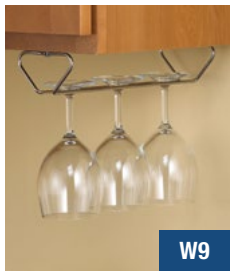

Specialty Storage

Retail Sell Sheet

W14

W9

1. **W3 / Door-mounted Spice Rack**
2. White epoxy-coated wire for long life
   - 4 Shelves
   - Installs with only 4 screws*

1. **V4 / Door-mount Storage**
2. Durable high gloss white polystyrene
   - Holds toilet paper, paper towels and plastic bags
   - Installs with only 2 screws*

1. **W14 / Paper Towel Holder**
2. Durable white polymer
   - May be attached to wall or cabinet.
   - Installs with only 2 screws*

1. **W15 / Stainless Steel Paper Towel Holder**
2. Stainless steel
   - May be attached to wall or cabinet.
   - Installs with only 2 screws*

1. **W9 / Stemware Bracket**
2. Mounts to underside of cabinet
   - Open on both ends for easy access
   - Installs with only 2 screws*

1. **B22 / Tray Divider**
2. Eco-Friendly Finish: KV® eco-Frosted Nickel wire finish is compatible with the most popular Nickel and Stainless Steel hardware and appliances, offering a soft and subtle alternative to Chrome
   - Installs with only 4 screws*

*User-friendly trilingual installation instructions and hardware included

Item	Consumer		Min. Cabinet Opening Width	Individual Pack Dimensions			Ind. Pack Qty.	Ind. Wt. (lbs.)	Master Pack Qty.	UPC Code	SCM Code
	Code	Finish		L	W	D					
Real Solutions for Real Life®											
Specialty Storage											
ST-11.50-R-C	W9	Chrome	N/A	14.5	5	2	1	0.4	10	95476 5	1 0029274 95476 2
TD-12-R-FN	B22	Frosted Nickel	20" Deep	19.75	12.25	0.25	1	1.4	10	30361 7	1 0029274 30361 1
SPTH-R-SS	W15	Stainless Steel	N/A	12	4.75	0.75	1	0.85	10	34818 2	1 0029274 34818 9
PTH-R-W	W14	White	N/A	14	6	0.9375	1	1	12	20912 4	3 0029274 20912 5
BTH-575-R-W	V4	White	Fits Doors 7" wide x 19" High	16.125	5	4.75	1	1.3	3	96383 5	3 0029274 96383 6
SR-15-R-W	W3	White	20" Wide	11.25	4.688	20	1	3	1	96472 7	1 0029274 96472 4

KNAPE & VOGT®

2700 Oak Industrial Dr. NE
Grand Rapids, MI 49505-6026 USA
1.800.253.1561 | 616.459.3311
Fax: 877.636.3290
www.kv.com