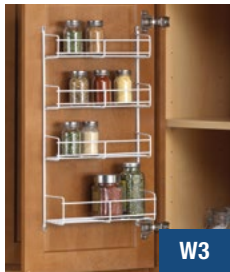

Specialty Storage

Retail Sell Sheet