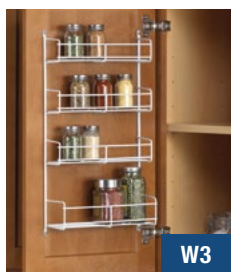

Rangement Spécialisé

Finch de Ventas