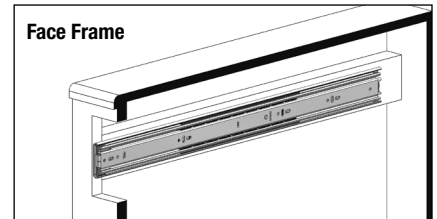

8815 Over Travel Ball-Bearing Heavy-Duty Drawer Slide

SKU Number	Slide Size inch/mm	Length inch/mm	Travel inch/mm	A inch/mm	B inch/mm	C inch/mm	D inch/mm	E inch/mm	F inch/mm	G Inch/mm	H Inch/mm	I Inch/mm
8815B 12	12" [300mm]	11.81" [300mm]	13" [330mm]	-	-	-	-	9.13" [232mm]	5.04" [128mm]	8.82" [224mm]	-	-
8815B 14	14" [350mm]	13.78" [350mm]	15" [381mm]	-	-	-	-	11.34" [288mm]	6.30" [160mm]	8.82" [224mm]	-	-
8815B 16	16" [400mm]	15.75" [400mm]	17" [432mm]	5.04" [128mm]	-	-	-	12.60" [320mm]	-	8.82" [224mm]	12.60" [320mm]	-
8815B 18	18" [450mm]	17.72" [450mm]	19" [483mm]	5.04" [128mm]	-	-	13.86" [352mm]	-	5.04" [128mm]	8.82" [224mm]	13.86" [352mm]	-
8815B 20	20" [500mm]	19.69" [500mm]	21" [533mm]	5.04" [128mm]	-	-	15.12" [384mm]	-	5.04" [128mm]	8.82" [224mm]	-	16.38" [416mm]
8815B 22	22" [550mm]	21.65" [550mm]	23" [584mm]	5.04" [128mm]	-	-	16.38" [416mm]	-	5.04" [128mm]	10.08" [256mm]	13.86" [352mm]	17.64" [448mm]
8815B 24	24" [600mm]	23.62" [600mm]	25" [635mm]	5.04" [128mm]	8.82" [224mm]	16.38" [416mm]	20.16" [512mm]	-	5.04" [128mm]	-	13.86" [352mm]	18.90" [480mm]
8815B 26	26" [650mm]	25.59" [650mm]	27" [686mm]	5.04" [128mm]	8.82" [224mm]	-	20.16" [512mm]	-	5.04" [128mm]	8.82" [224mm]	13.86" [352mm]	21.42" [544mm]
8815B 28	28" [700mm]	27.56" [700mm]	29" [737mm]	5.04" [128mm]	8.82" [224mm]	20.16" [512mm]	23.94" [608mm]	-	5.04" [128mm]	8.82" [224mm]	13.86" [352mm]	21.42" [544mm]

Model: 8815 Over Travel Drawer Slide

Load Rating: 190 lb.

Type: Ball-Bearing, Telescopic

Travel: Over Travel

Mounting: Side

Disconnect: Butterfly Lever Release

Slide Configuration: Unhanded

Hole Pattern: 32mm and Traditional

Face Frame Mounting: Requires slide to be blocked out. See Face Frame diagram.

Height: 2.09" [53mm]

Clearance: .75" + .03" - 0" on each side

Finish: Zinc

Length: 12", 14", 16", 18", 20", 22", 24", 26", 28"