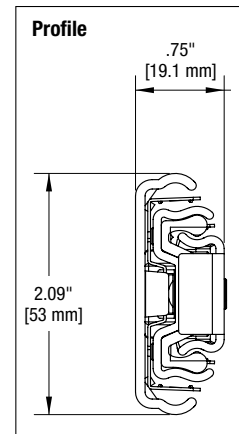

8815 Over Travel Ball-Bearing Heavy-Duty Drawer Slide

SKU Number	Slide Size inch/mm	Length inch/mm	Travel inch/mm	A inch/mm	B inch/mm	C inch/mm	D inch/mm	E inch/mm	F inch/mm	G Inch/mm	H Inch/mm	I Inch/mm
8815B 12	12" [300mm]	11.81" [300mm]	13" [330mm]	-	-	-	-	9.13" [232mm]	5.04" [128mm]	8.82" [224mm]	-	-
8815B 14	14" [350mm]	13.78" [350mm]	15" [381mm]	-	-	-	-	11.34" [288mm]	6.30" [160mm]	8.82" [224mm]	-	-
8815B 16	16" [400mm]	15.75" [400mm]	17" [432mm]	5.04" [128mm]	-	-	-	12.60" [320mm]	-	8.82" [224mm]	12.60" [320mm]	-
8815B 18	18" [450mm]	17.72" [450mm]	19" [483mm]	5.04" [128mm]	-	-	13.86" [352mm]	-	5.04" [128mm]	8.82" [224mm]	13.86" [352mm]	-
8815B 20	20" [500mm]	19.69" [500mm]	21" [533mm]	5.04" [128mm]	-	-	15.12" [384mm]	-	5.04" [128mm]	8.82" [224mm]	-	16.38" [416mm]
8815B 22	22" [550mm]	21.65" [550mm]	23" [584mm]	5.04" [128mm]	-	-	16.38" [416mm]	-	5.04" [128mm]	10.08" [256mm]	13.86" [352mm]	17.64" [448mm]
8815B 24	24" [600mm]	23.62" [600mm]	25" [635mm]	5.04" [128mm]	8.82" [224mm]	16.38" [416mm]	20.16" [512mm]	-	5.04" [128mm]	-	13.86" [352mm]	18.90" [480mm]
8815B 26	26" [650mm]	25.59" [650mm]	27" [686mm]	5.04" [128mm]	8.82" [224mm]	-	20.16" [512mm]	-	5.04" [128mm]	8.82" [224mm]	13.86" [352mm]	21.42" [544mm]
8815B 28	28" [700mm]	27.56" [700mm]	29" [737mm]	5.04" [128mm]	8.82" [224mm]	20.16" [512mm]	23.94" [608mm]	-	5.04" [128mm]	8.82" [224mm]	13.86" [352mm]	21.42" [544mm]

Model: 8815 Over Travel Drawer Slide

Load Rating: 190 lb.

Type: Ball-Bearing, Telescopic

Travel: Over Travel

Mounting: Side

Disconnect: Butterfly Lever Release

Slide Configuration: Unhanded

Hole Pattern: 32mm and Traditional

Face Frame Mounting: Requires slide to be blocked out. See Face Frame diagram.

Height: 2.09" [53mm]

Clearance: .75" + .03" - 0" on each side

Finish: Zinc

Length: 12", 14", 16", 18", 20", 22", 24", 26", 28"

Packaging: Bulk Pack (8815B): all sizes - 4 pair per carton

Fastener: #8 or #10 x 5/8" Phillips Flathead (fasteners not included)