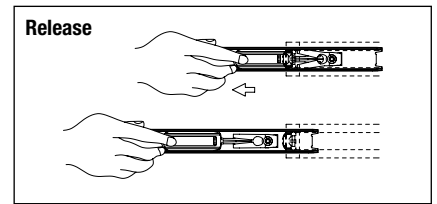

8815 Over Travel Ball-Bearing Heavy-Duty Drawer Slide

SKU Number	Slide Size inch/mm	Length inch/mm	Travel inch/mm	A inch/mm	B inch/mm	C inch/mm	D inch/mm	E inch/mm	F inch/mm	G Inch/mm	H Inch/mm	I Inch/mm
8815B 12	12" [300mm]	11.81" [300mm]	13" [330mm]	-	-	-	-	9.13" [232mm]	5.04" [128mm]	8.82" [224mm]	-	-
8815B 14	14" [350mm]	13.78" [350mm]	15" [381mm]	-	-	-	-	11.34" [288mm]	6.30" [160mm]	8.82" [224mm]	-	-
8815B 16	16" [400mm]	15.75" [400mm]	17" [432mm]	5.04" [128mm]	-	-	-	12.60" [320mm]	-	8.82" [224mm]	12.60" [320mm]	-
8815B 18	18" [450mm]	17.72" [450mm]	19" [483mm]	5.04" [128mm]	-	-	13.86" [352mm]	-	5.04" [128mm]	8.82" [224mm]	13.86" [352mm]	-
8815B 20	20" [500mm]	19.69" [500mm]	21" [533mm]	5.04" [128mm]	-	-	15.12" [384mm]	-	5.04" [128mm]	8.82" [224mm]	-	16.38" [416mm]
8815B 22	22" [550mm]	21.65" [550mm]	23" [584mm]	5.04" [128mm]	-	-	16.38" [416mm]	-	5.04" [128mm]	10.08" [256mm]	13.86" [352mm]	17.64" [448mm]
8815B 24	24" [600mm]	23.62" [600mm]	25" [635mm]	5.04" [128mm]	8.82" [224mm]	16.38" [416mm]	20.16" [512mm]	-	5.04" [128mm]	-	13.86" [352mm]	18.90" [480mm]
8815B 26	26" [650mm]	25.59" [650mm]	27" [686mm]	5.04" [128mm]	8.82" [224mm]	-	20.16" [512mm]	-	5.04" [128mm]	8.82" [224mm]	13.86" [352mm]	21.42" [544mm]
8815B 28	28" [700mm]	27.56" [700mm]	29" [737mm]	5.04" [128mm]	8.82" [224mm]	20.16" [512mm]	23.94" [608mm]	-	5.04" [128mm]	8.82" [224mm]	13.86" [352mm]	21.42" [544mm]

Model: 8815 Over Travel Drawer Slide

Load Rating: 190 lb.

Type: Ball-Bearing, Telescopic

Travel: Over Travel

Mounting: Side

Disconnect: Butterfly Lever Release

Slide Configuration: Unhanded

Hole Pattern: 32mm and Traditional

Face Frame Mounting: Requires slide to be blocked out. See Face Frame diagram.

Height: 2.09" [53mm]

Clearance: .75" + .03" - 0" on each side

Finish: Zinc

Length: 12", 14", 16", 18", 20", 22", 24", 26", 28"