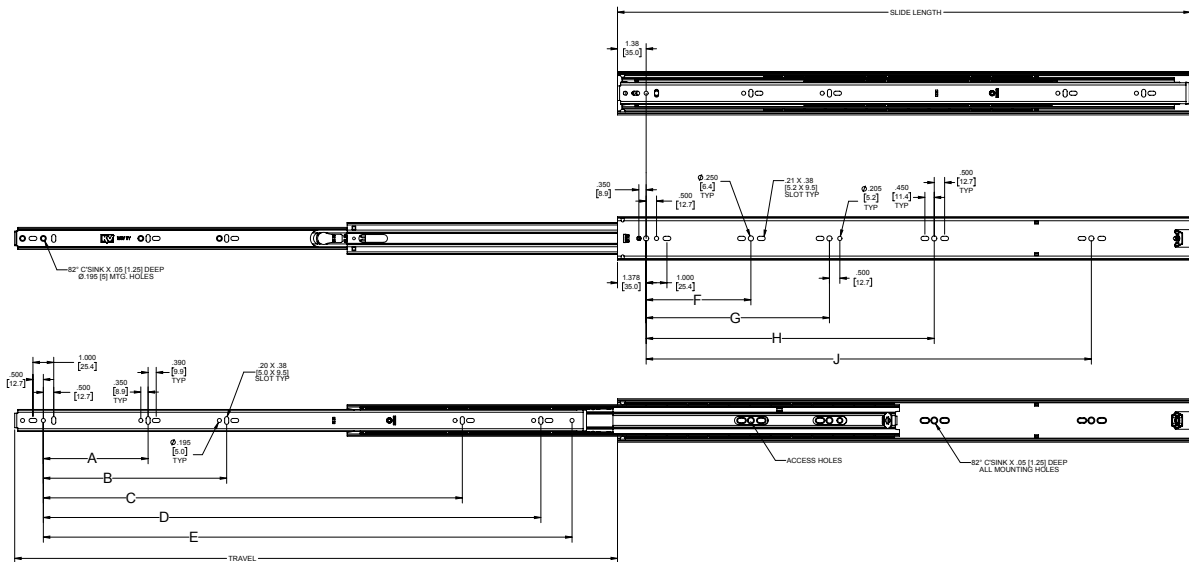

8815 Over Travel Ball-Bearing Heavy-Duty Drawer Slide

SKU Number	Slide Size inch/mm	Length inch/mm	Travel inch/mm	A inch/mm	B inch/mm	C inch/mm	D inch/mm	E inch/mm	F inch/mm	G Inch/mm	H Inch/mm	I Inch/mm
8815B 12	12" [300mm]	11.81" [300mm]	13" [330mm]	-	-	-	-	9.13" [232mm]	5.04" [128mm]	8.82" [224mm]	-	-
8815B 14	14" [350mm]	13.78" [350mm]	15" [381mm]	-	-	-	-	11.34" [288mm]	6.30" [160mm]	8.82" [224mm]	-	-
8815B 16	16" [400mm]	15.75" [400mm]	17" [432mm]	5.04" [128mm]	-	-	-	12.60" [320mm]	-	8.82" [224mm]	12.60" [320mm]	-
8815B 18	18" [450mm]	17.72" [450mm]	19" [483mm]	5.04" [128mm]	-	-	13.86" [352mm]	-	5.04" [128mm]	8.82" [224mm]	13.86" [352mm]	-
8815B 20	20" [500mm]	19.69" [500mm]	21" [533mm]	5.04" [128mm]	-	-	15.12" [384mm]	-	5.04" [128mm]	8.82" [224mm]	-	16.38" [416mm]
8815B 22	22" [550mm]	21.65" [550mm]	23" [584mm]	5.04" [128mm]	-	-	16.38" [416mm]	-	5.04" [128mm]	10.08" [256mm]	13.86" [352mm]	17.64" [448mm]
8815B 24	24" [600mm]	23.62" [600mm]	25" [635mm]	5.04" [128mm]	8.82" [224mm]	16.38" [416mm]	20.16" [512mm]	-	5.04" [128mm]	-	13.86" [352mm]	18.90" [480mm]
8815B 26	26" [650mm]	25.59" [650mm]	27" [686mm]	5.04" [128mm]	8.82" [224mm]	-	20.16" [512mm]	-	5.04" [128mm]	8.82" [224mm]	13.86" [352mm]	21.42" [544mm]
8815B 28	28" [700mm]	27.56" [700mm]	29" [737mm]	5.04" [128mm]	8.82" [224mm]	20.16" [512mm]	23.94" [608mm]	-	5.04" [128mm]	8.82" [224mm]	13.86" [352mm]	21.42" [544mm]

Model: 8815 Over Travel Drawer Slide

Load Rating: 190 lb.

Type: Ball-Bearing, Telescopic

Travel: Over Travel

Mounting: Side

Disconnect: Butterfly Lever Release

Slide Configuration: Unhanded

Hole Pattern: 32mm and Traditional

Face Frame Mounting: Requires slide to be blocked out. See Face Frame diagram.

Height: 2.09" [53mm]

Clearance: .75" + .03" - 0" on each side

Finish: Zinc

Length: 12", 14", 16", 18", 20", 22", 24", 26", 28"

Packaging: Bulk Pack (8815B): all sizes - 4 pair per carton

Fastener: #8 or #10 x 5/8" Phillips Flathead (fasteners not included)